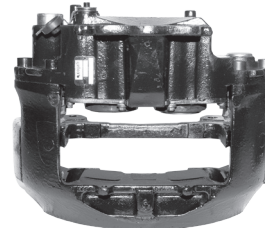

PART NUMBER	COJALI REF.
LRG573	359565