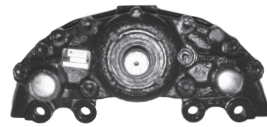

PART NUMBER	COJALI REF.
LRG526	359528