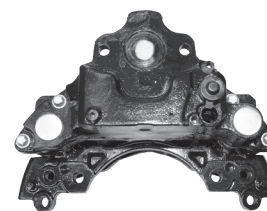

PART NUMBER	COJALI REF.
LRG729	359681