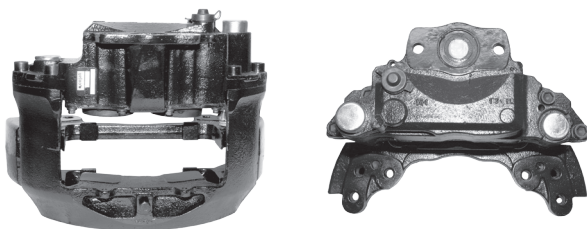

PART NUMBER	COJALI REF.
LRG700	359652