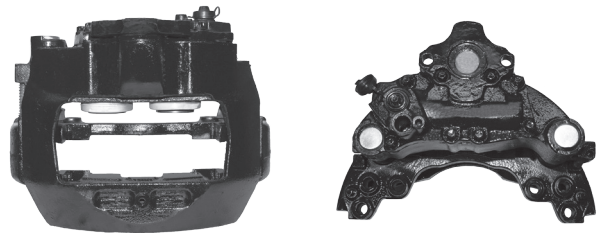

AD. MERITOR DUCO

PART NUMBER	COJALI REF.
LRG578	359570

PART NUMBER	COJALI REF.
LRG579	359571

PART NUMBER	COJALI REF.
LRG596	359586

PART NUMBER	COJALI REF.
LRG597	359587

PART NUMBER	COJALI REF.
LRG598	359588