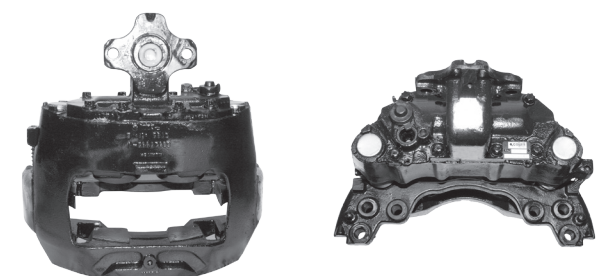

AD. MERITOR DUCO

PART NUMBER	COJALI REF.
LRG578	359570

PART NUMBER	COJALI REF.
LRG579	359571

PART NUMBER	COJALI REF.
LRG596	359586

PART NUMBER	COJALI REF.
LRG597	359587

PART NUMBER	COJALI REF.
LRG598	359588