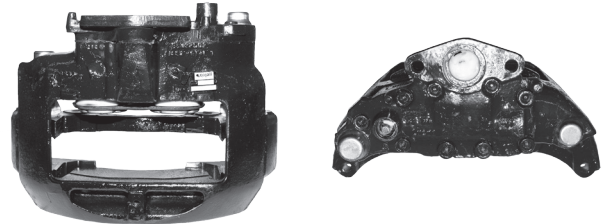

PART NUMBER	COJALI REF.
LRG571	359563