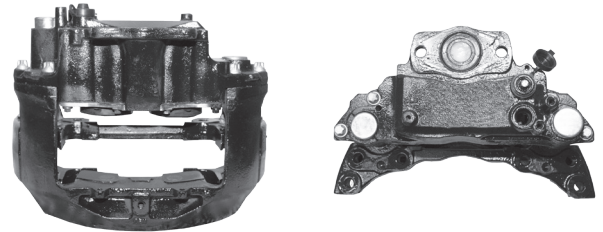

PART NUMBER	COJALI REF.
LRG639	359622