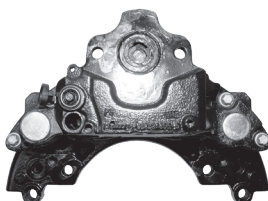

PART NUMBER	COJALI REF.
LRG736	359688