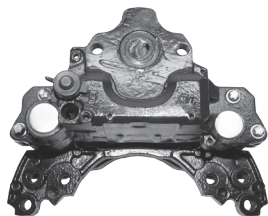

PART NUMBER	COJALI REF.
LRG738	359690