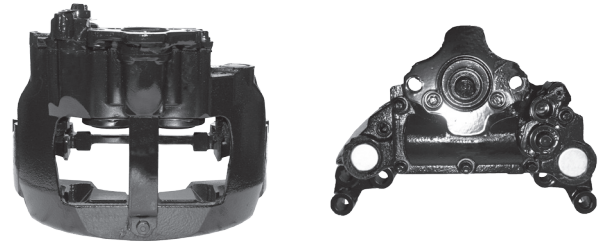

PART NUMBER	COJALI REF.
LRG649	359632