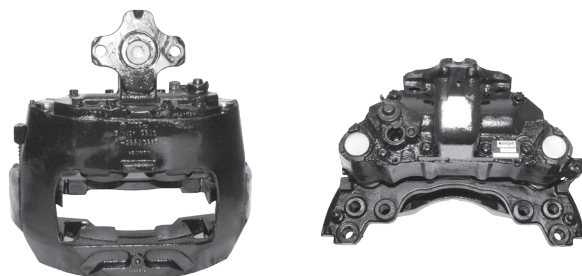

AD. MERITOR DUCO

PART NUMBER	COJALI REF.
LRG578	359570

PART NUMBER	COJALI REF.
LRG579	359571

PART NUMBER	COJALI REF.
LRG596	359586

PART NUMBER	COJALI REF.
LRG597	359587

PART NUMBER	COJALI REF.
LRG598	359588