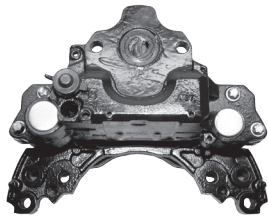

PART NUMBER	COJALI REF.
LRG730	359682