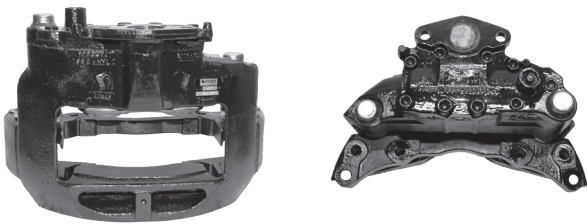

PART NUMBER	COJALI REF.
LRG570	359562