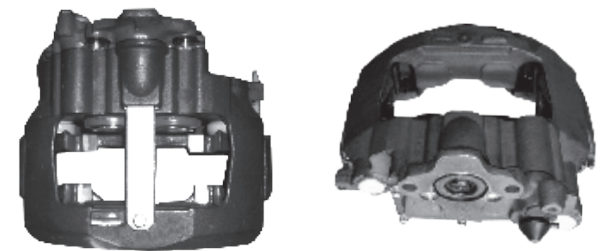

PART NUMBER	COJALI REF.
LRG651	359634