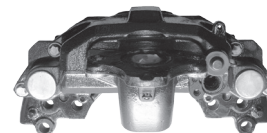

PART NUMBER	COJALI REF.
LRG727	359679