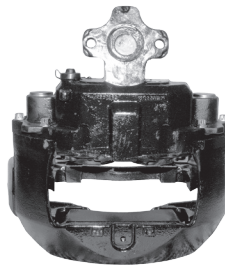

PART NUMBER	COJALI REF.
LRG727	359679