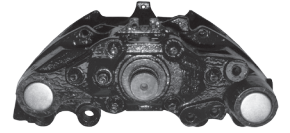

PART NUMBER	COJALI REF.
LRG549	359549