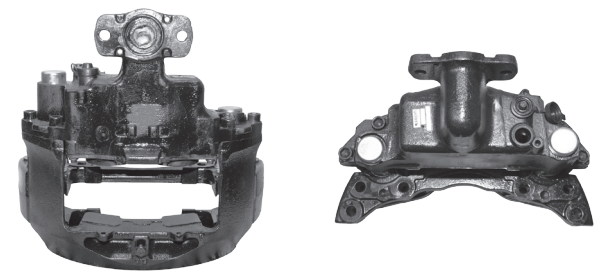

PART NUMBER	COJALI REF.
LRG663	359644