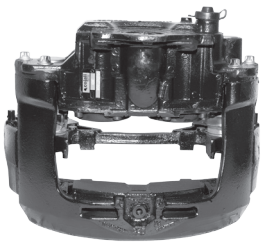

PART NUMBER	COJALI REF.
LRG730	359682