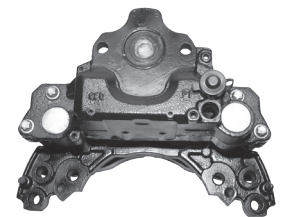

PART NUMBER	COJALI REF.
LRG731	359683