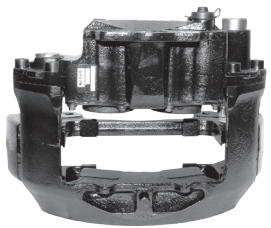

PART NUMBER	COJALI REF.
LRG572	359564