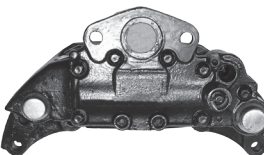

PART NUMBER	COJALI REF.
LRG590	359580