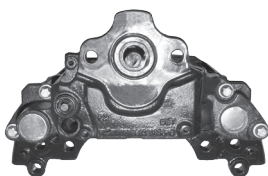

PART NUMBER	COJALI REF.
LRG728	359680