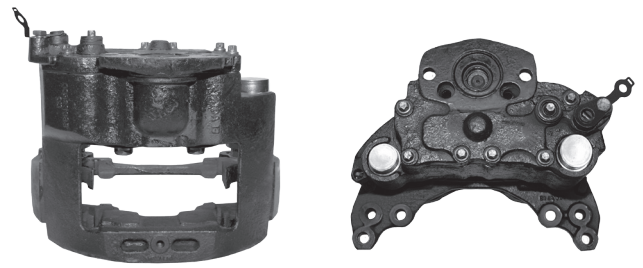

PART NUMBER	COJALI REF.
LRG553	359553