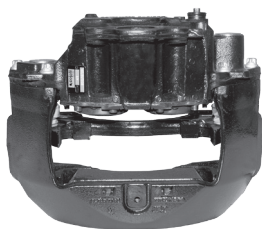

PART NUMBER	COJALI REF.
LRG728	359680