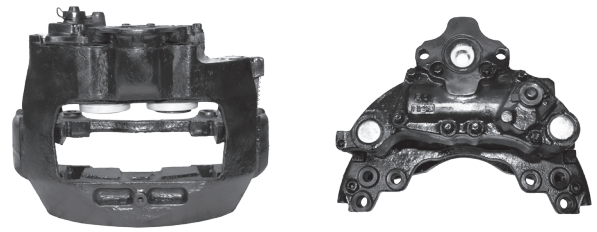

PART NUMBER	COJALI REF.
LRG537	359539