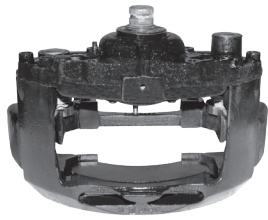

PART NUMBER	COJALI REF.
LRG526	359528