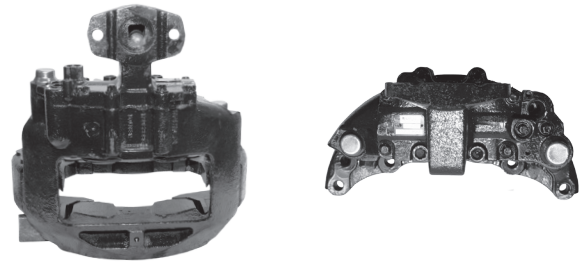

PART NUMBER	COJALI REF.
LRG543	359543