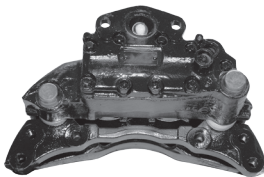

PART NUMBER	COJALI REF.
LRG588	359578