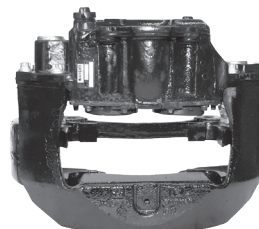

PART NUMBER	COJALI REF.
LRG729	359681