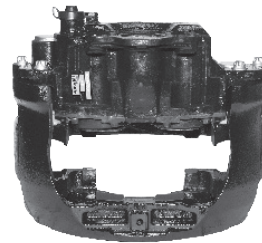

PART NUMBER	COJALI REF.
LRG703	359655