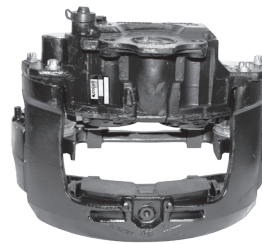

PART NUMBER	COJALI REF.
LRG731	359683