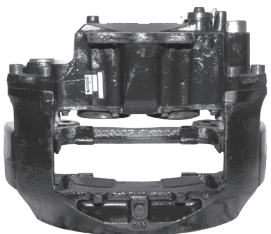

PART NUMBER	COJALI REF.
LRG580	359572