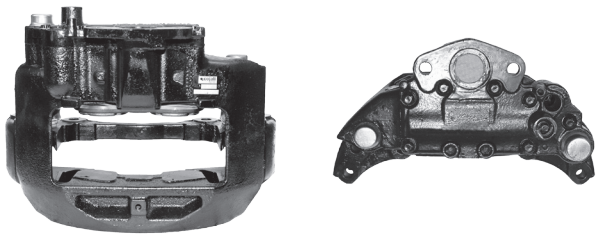

PART NUMBER	COJALI REF.
LRG704	359656