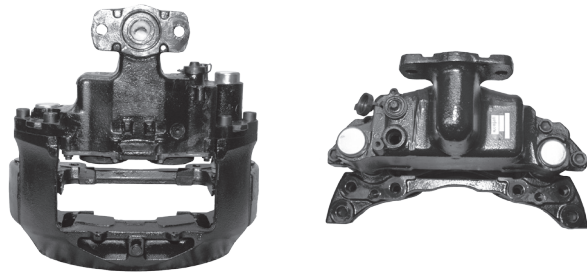

PART NUMBER	COJALI REF.
LRG662	359643