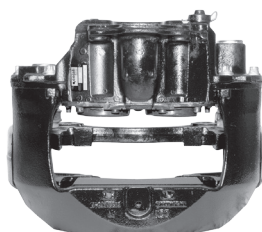

PART NUMBER	COJALI REF.
LRG736	359688