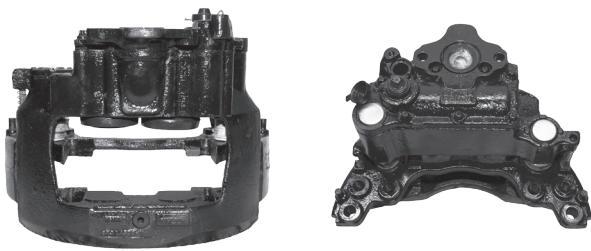

PART NUMBER	COJALI REF.
LRG650	359633