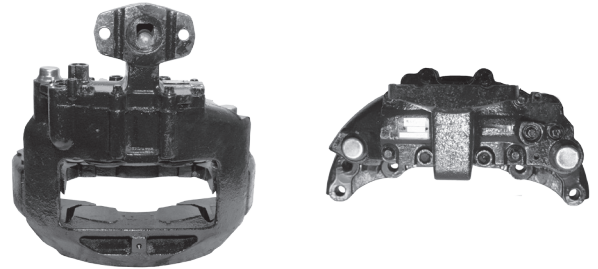

PART NUMBER	COJALI REF.
LRG643	359626