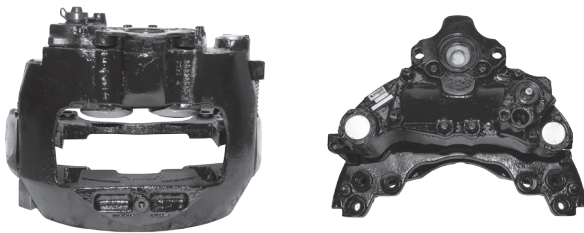

PART NUMBER	COJALI REF.
LRG596	359586