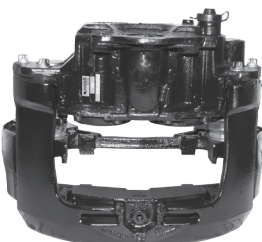

PART NUMBER	COJALI REF.
LRG738	359690