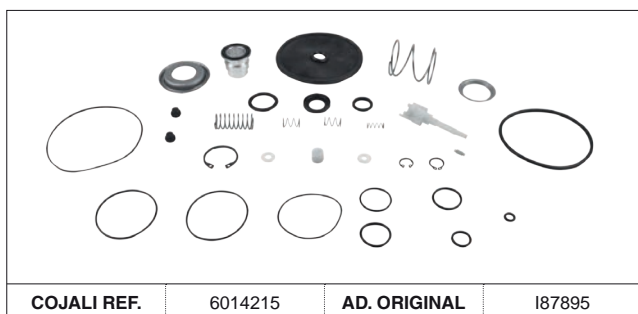

COJALI REF.	6014215	AD. ORIGINAL	187895

SERIES	
BR44...	
-	
-	
-	
-	
-