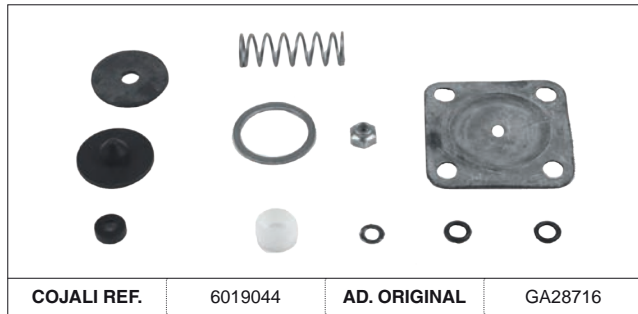

VÁLVULA GOVERNOR / GOVERNOR VALVE

AD. WABCO