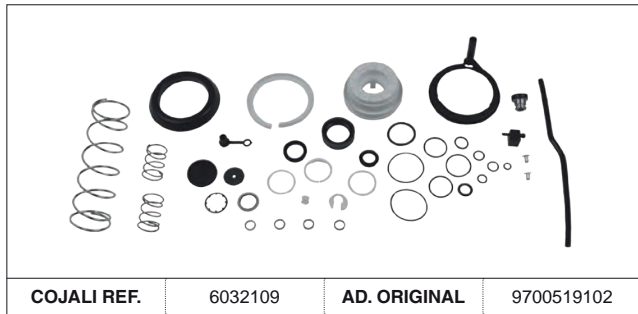

SERVOEMBRAGUE / CLUTCH-SERVO

AD. WABCO

KITS CLUTCH - SERVO

COJALI REF.	6032109	AD. ORIGINAL	9700519102

SERIES	
970051...	
-	
-	
-	
-