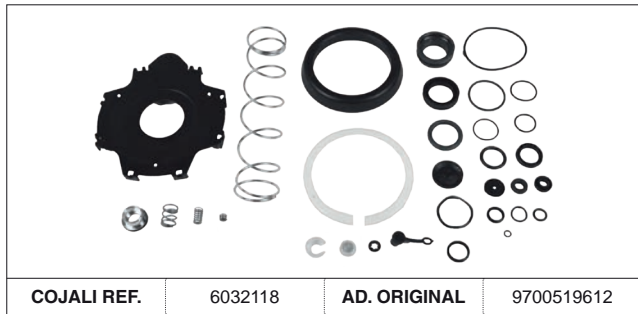

SERVOEMBRAGUE / CLUTCH-SERVO

AD. WABCO

KITS CLUTCH - SERVO

COJALI REF.	6032118	AD. ORIGINAL	9700519612

SERIES	
970051...	
-	
-	
-	
-