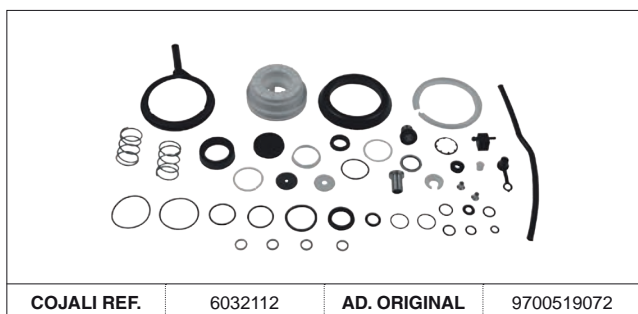

COJALI REF.	6032112	AD. ORIGINAL	9700519072

SERIES	
970051...	
-	
-	
-	
-