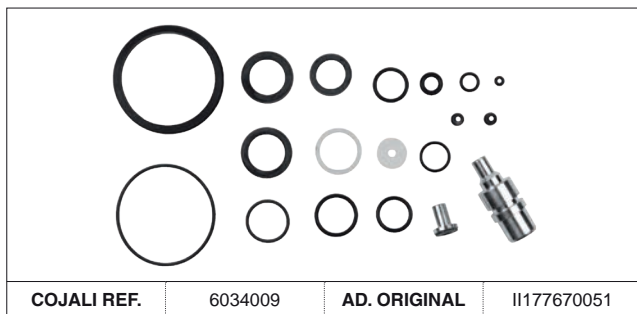

COJALI REF.	6034009	AD. ORIGINAL	II177670051

SERIES	
VG32...	
-	
-	
-	
-	
-