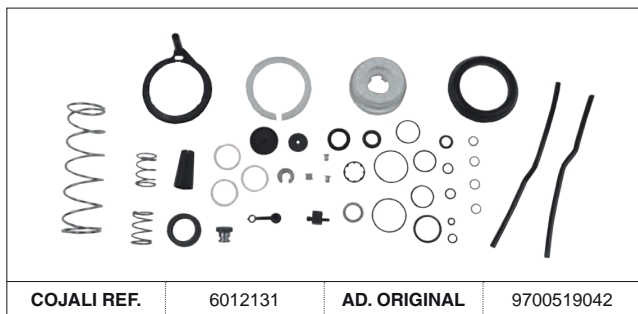

COJALI REF.	6012131	AD. ORIGINAL	9700519042

SERIES	
970051..	
-	
-	
-	
-