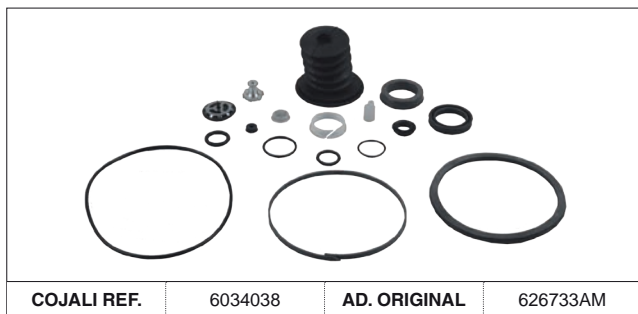

COJALI REF.	6034038	AD. ORIGINAL	626733AM

SERIES	
625...	
-	
-	
-	
-