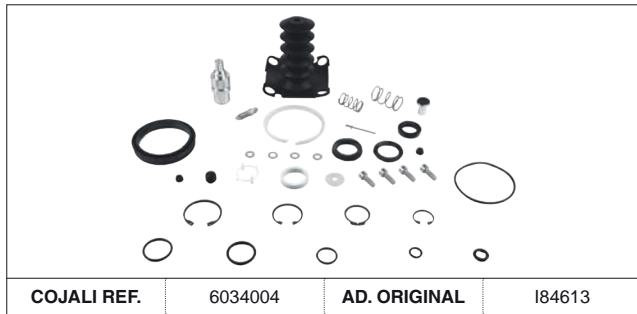

SERVOEMBRAGUE / CLUTCH-SERVO

AD. KNORR-BREMSE

KITS CLUTCH - SERVO

COJALI REF.	6034004	AD. ORIGINAL	I84613

SERIES	
VG32...	
-	
-	
-	
-	
-