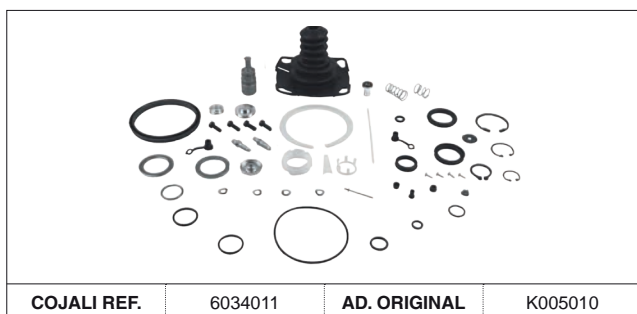

COJALI REF.	6034011	AD. ORIGINAL	K005010

SERIES	
VG32...	
-	
-	
-	
-	
-