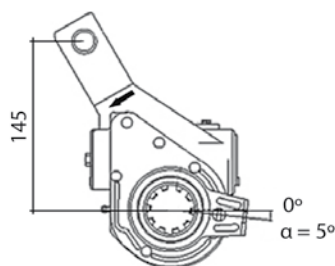

COJALI REF.	4230892
HALDEX N°	72783
OEM REF.	1195462

SIDE	APPLICATION	MODEL	AXLE	SIDE
Right	Bus	B7	2	Left
Right	Bus	B10	2	Left
Right	Bus	B12	2	Left