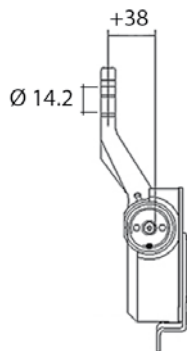

AD. RENAULT

COJALI REF.	4231081
HALDEX N°	79013
OEM REF.	5000789892
	5010056685

SIDE	APPLICATION	MODEL	AXLE	SIDE
Right / Left	Truck	GAMA G	2	Left / Right
Right / Left	Truck	MAGNUM GAMAAE	2	Left / Right
Right / Left	Truck	GAMA R	2-3	Left / Right
Right / Left	Truck	MAGNUM E-TECH	2	Left / Right

COJALI REF.	4231082
HALDEX N°	79014
OEM REF.	5000789893
	5010056686

COJALI REF.	4231293
HALDEX N°	79294
OEM REF.	5010098860

SIDE	APPLICATION	MODEL	AXLE	SIDE
Left	Truck	GAMA G	2-3-4	Right
Left	Truck	KERAX	2-3-4	Right

COJALI REF.	4231294
HALDEX N°	79295
OEM REF.	5010098861