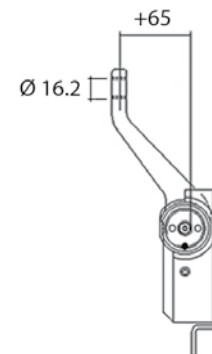

COJALI REF.	4230814
HALDEX N°	72663
OEM REF.	1112829

SIDE	APPLICATION	MODEL	AXLE	SIDE
Left	Truck	SERIES 2	1	Right
Left	Truck	SERIES 3	1	Right

COJALI REF.	4230815
HALDEX N°	72664
OEM REF.	1112830