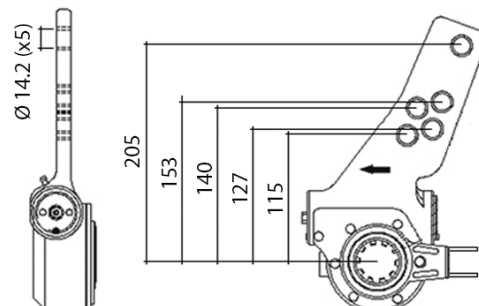

MERITOR	
COJALI REF.	4232113
HALDEX N°	80020S
SIDE	Left / Right
APPLICATION	Trailer