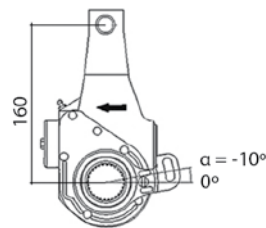

SIDE	APPLICATION	MODEL	AXLE	SIDE
Right	Truck	PREMIUM	3	Left
Right	Truck	MAGNUM AE	2	Left
Right	Truck	MAGNUM E-TECH	2	Left
Right	Truck	KERAX	2	Left