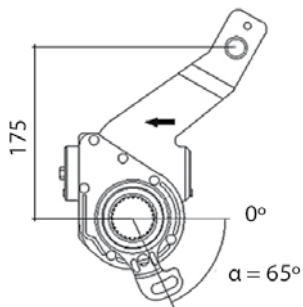

AD. RENAULT

COJALI REF.	4231081
HALDEX N°	79013
OEM REF.	5000789892
	5010056685

SIDE	APPLICATION	MODEL	AXLE	SIDE
Right / Left	Truck	GAMA G	2	Left / Right
Right / Left	Truck	MAGNUM GAMAAE	2	Left / Right
Right / Left	Truck	GAMA R	2-3	Left / Right
Right / Left	Truck	MAGNUM E-TECH	2	Left / Right

COJALI REF.	4231082
HALDEX N°	79014
OEM REF.	5000789893
	5010056686

COJALI REF.	4231293
HALDEX N°	79294
OEM REF.	5010098860

SIDE	APPLICATION	MODEL	AXLE	SIDE
Left	Truck	GAMA G	2-3-4	Right
Left	Truck	KERAX	2-3-4	Right

COJALI REF.	4231294
HALDEX N°	79295
OEM REF.	5010098861