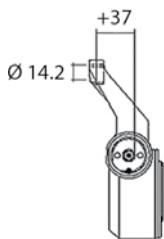

COJALI REF.	4232102
HALDEX N°	80008
OEM REF.	9454200038
	6234201238
	6234201438
	6584200238
	9424200938

SIDE	APPLICATION	MODEL	AXLE	SIDE
Left	Truck	MK		Right
Left	Truck	NG		Right
Left	Truck	SK		Right