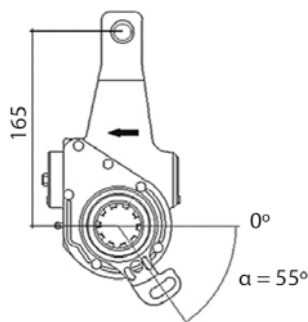

AD. SCANIA

COJALI REF.	4231158
HALDEX N°	79105
OEM REF.	1324357
	219860

SIDE	APPLICATION	MODEL	AXLE	SIDE
Left	Truck	SERIES 3	3-4	Right
Left	Truck	4 SERIES	3-4	Right

COJALI REF.	4231159
HALDEX N°	79106
OEM REF.	1324358
	219859

COJALI REF.	4231383
HALDEX N°	79442
OEM REF.	1358634

SIDE	APPLICATION	MODEL	AXLE	SIDE
Right	Truck	4 SERIES 114	1	Left
Right	Truck	4 SERIES 124	1	Left
Right	Truck	4 SERIES 164	1	Left
Right	Truck	4 SERIES 94	1	Left
Right	Truck	MODEL P	1	Left
Right	Truck	MODEL G	1	Left
Right	Truck	MODEL R	1	Left
Right	Truck	MODEL T	1	Left

COJALI REF.	4231384
HALDEX N°	79443
OEM REF.	1358635