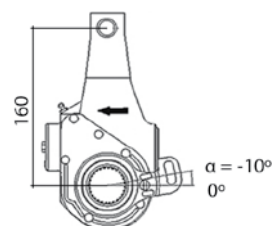

SIDE	APPLICATION	MODEL	AXLE	SIDE
Left	Truck	PREMIUM		Right
Left	Truck	MAGNUM AE		Right
Left	Truck	MAGNUM E-TECH		Right
Left	Truck	KERAX		Right