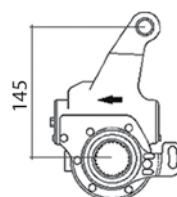

SIDE	APPLICATION	MODEL	SIDE
Left	Truck	Actros	Right
Left	Truck	Actros MP2/MP3	Right
Left	Truck	Atego	Right
Left	Truck	Axor	Right
Left	Truck	Axor 2	Right
Left	Truck	LK	Right
Left	Truck	MK	Right
Left	Truck	NG	Right
Left	Truck	SK	Right