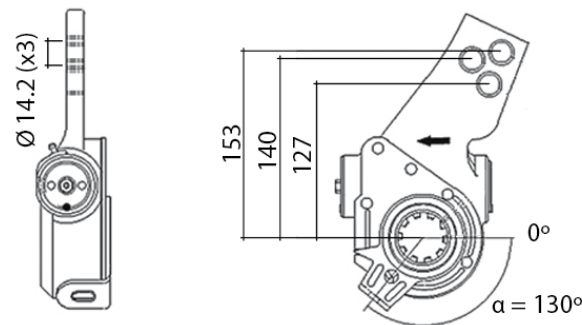

MERITOR	
COJALI REF.	4231214
HALDEX N°	79183
OEM REF.	MAS9Z90
SIDE	Left / Right
APPLICATION	Trailer