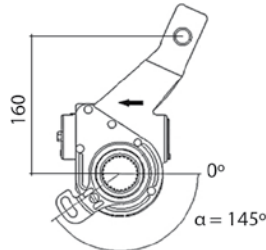

SIDE	APPLICATION	MODEL	AXLE	SIDE
Left	Truck	PREMIUM	1-2	Right
Left	Truck	KERAX	1-2	Right
Left	Truck	MAGNUM E-TECH	1-2	Right