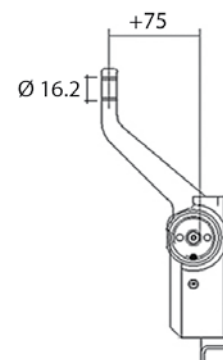

AD. SCANIA

COJALI REF.	4231158
HALDEX N°	79105
OEM REF.	1324357
	219860

SIDE	APPLICATION	MODEL	AXLE	SIDE
Left	Truck	SERIES 3	3-4	Right
Left	Truck	4 SERIES	3-4	Right

COJALI REF.	4231159
HALDEX N°	79106
OEM REF.	1324358
	219859

COJALI REF.	4231383
HALDEX N°	79442
OEM REF.	1358634

SIDE	APPLICATION	MODEL	AXLE	SIDE
Right	Truck	4 SERIES 114	1	Left
Right	Truck	4 SERIES 124	1	Left
Right	Truck	4 SERIES 164	1	Left
Right	Truck	4 SERIES 94	1	Left
Right	Truck	MODEL P	1	Left
Right	Truck	MODEL G	1	Left
Right	Truck	MODEL R	1	Left
Right	Truck	MODEL T	1	Left

COJALI REF.	4231384
HALDEX N°	79443
OEM REF.	1358635