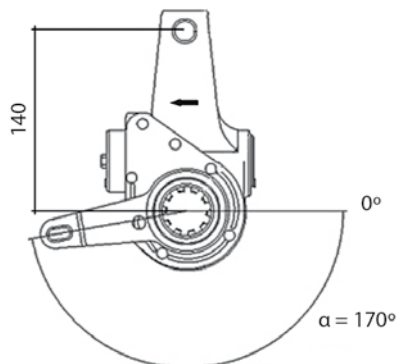

AD. VOLVO

COJALI REF.	4230829
HALDEX N°	72678
OEM REF.	1196321

SIDE	APPLICATION	MODEL	AXLE
Left / Right	Bus	B7	1
Left / Right	Bus	B9	1
Left / Right	Bus	B10	1