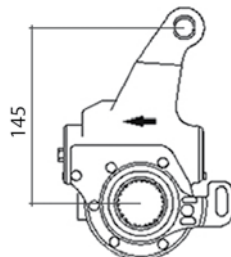

AD. MAN

COJALI REF.	4232148
HALDEX N°	80178
OEM REF.	81506106259 81506106255

SIDE	APPLICATION	MODEL	AXLE	SIDE
Left	Truck	TGA		Right
Left	Truck	TGM		Right
Left	Truck	TGS		Right
Left	Truck	TGX		Right

COJALI REF.	4232149
HALDEX N°	80179
OEM REF.	81506106254 81506106260

COJALI REF.	4232146
HALDEX N°	80176
OEM REF.	81506106253 81506106263

SIDE	APPLICATION	MODEL	AXLE	SIDE
Left	Truck	TGA		Right
Left	Truck	TGM		Right
Left	Truck	TGX		Right

COJALI REF.	4232147
HALDEX N°	80177
OEM REF.	81506106264 81506106256

COJALI REF.	4232152
HALDEX N°	80183
OEM REF.	81506106266 81506106258

SIDE	APPLICATION	MODEL	AXLE
Right	Truck	TGA	
Right	Truck	TGS	
Right	Truck	TGX	

SP Las referencias originales son para identificación de productos comercializados por nosotros y utilizadas solamente para orientación.
EN Original part numbers are used so as to identify the products we sell, in the sole purpose of customers recognition of the items sold.