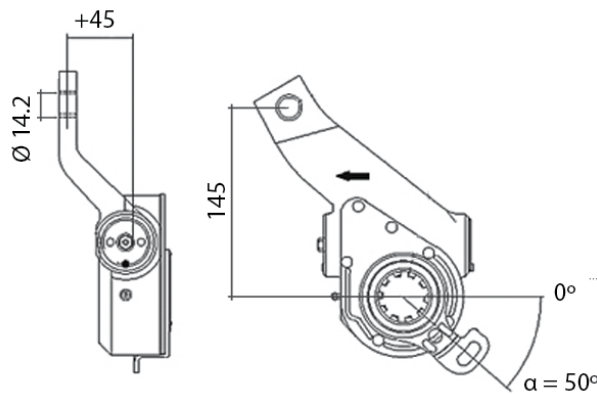

ZF	
COJALI REF.	4231446
HALDEX N°	79638
OEM REF.	0501007222
SIDE	Left / Right
APPLICATION	Trailer