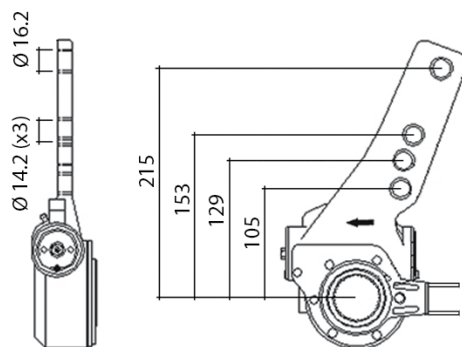

SMB	
COJALI REF.	4232119
HALDEX N°	80023S
SIDE	Left / Right
APPLICATION	Trailer