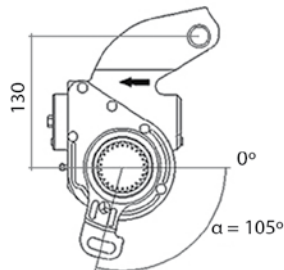

COJALI REF.	4232150
HALDEX N°	80180
OEM REF.	81506106251
	81506106261

SIDE	APPLICATION	MODEL	AXLE	SIDE
Left	Truck	TGA		Right
Left	Truck	TGM		Right
Left	Truck	TGS		Right
Left	Truck	TGX		Right

COJALI REF.	4232151
HALDEX N°	80181
OEM REF.	81506106262
	81506106252