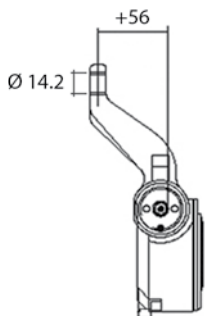

COJALI REF.	4232152
HALDEX N°	80183
OEM REF.	81506106266 81506106258

SIDE	APPLICATION	MODEL	AXLE
Right	Truck	TGA	
Right	Truck	TGS	
Right	Truck	TGX