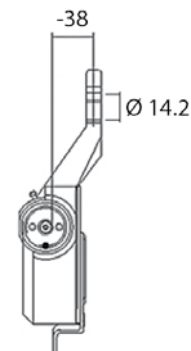

AD. RENAULT

COJALI REF.	4231081
HALDEX N°	79013
OEM REF.	5000789892
	5010056685

SIDE	APPLICATION	MODEL	AXLE	SIDE
Right / Left	Truck	GAMA G	2	Left / Right
Right / Left	Truck	MAGNUM GAMAAE	2	Left / Right
Right / Left	Truck	GAMA R	2-3	Left / Right
Right / Left	Truck	MAGNUM E-TECH	2	Left / Right

COJALI REF.	4231082
HALDEX N°	79014
OEM REF.	5000789893
	5010056686

COJALI REF.	4231293
HALDEX N°	79294
OEM REF.	5010098860

SIDE	APPLICATION	MODEL	AXLE	SIDE
Left	Truck	GAMA G	2-3-4	Right
Left	Truck	KERAX	2-3-4	Right

COJALI REF.	4231294
HALDEX N°	79295
OEM REF.	5010098861