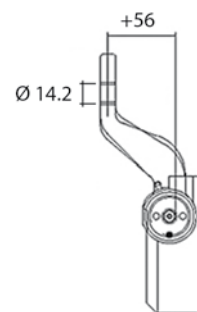

COJALI REF.	4231295
HALDEX N°	79296
OEM REF.	5010098862

SIDE	APPLICATION	MODEL	AXLE	SIDE
Left	Truck	GAMA G	2	Right
Left	Truck	KERAX	2	Right
Left	Truck	PREMIUM	2	Right

COJALI REF.	4231296
HALDEX N°	79297
OEM REF.	5010098863