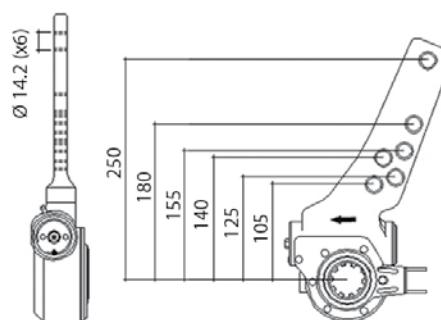

SAF	
COJALI REF.	4232117
HALDEX N°	80022S
SIDE	Left / Right
APPLICATION	Trailer