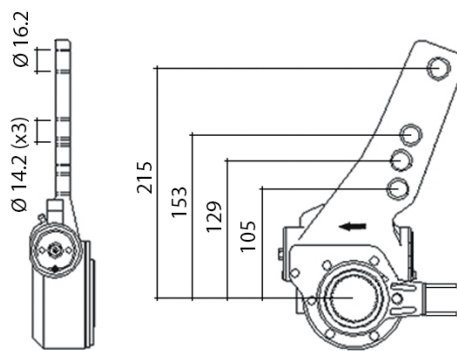

TRAILER

FRUEHAUF	
COJALI REF.	4232115
HALDEX N°	80021S
OEM REF.	CF352285
SIDE	Left / Right
APPLICATION	Trailer