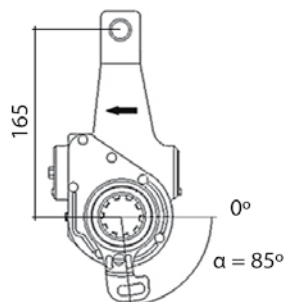

COJALI REF.	4230814
HALDEX N°	72663
OEM REF.	1112829

SIDE	APPLICATION	MODEL	AXLE	SIDE
Left	Truck	SERIES 2	1	Right
Left	Truck	SERIES 3	1	Right

COJALI REF.	4230815
HALDEX N°	72664
OEM REF.	1112830