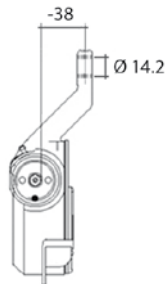

AD. DAF

COJALI REF.	4230704
HALDEX N°	72523
OEM REF.	0159556
	105007001
	278350

SIDE	APPLICATION	MODEL	AXLE	SIDE
Left	Truck	65CF	1	Right
Left	Truck	75CF	1	Right
Left	Truck	85CF	1	Right
Left	Truck	95CF	1	Right