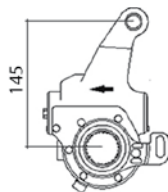

SIDE	APPLICATION	MODEL	SIDE
Right	Truck	Actros	Left
Right	Truck	Actros MP2/MP3	Left
Right	Truck	Atego	Left
Right	Truck	Axor 2	Left
Right	Truck	Axor	Left