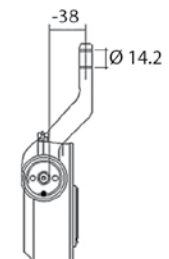

COJALI REF.	4231464
HALDEX N°	79683
OEM REF.	5430060288