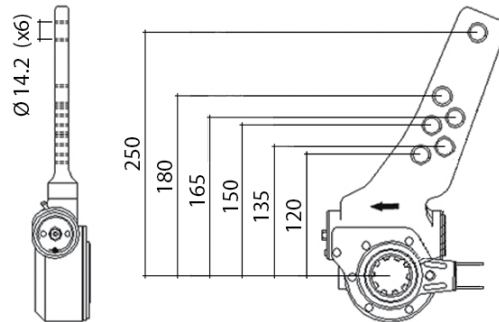

TRAILER

BPW	
COJALI REF.	4232111
HALDEX N°	80019S
OEM REF.	0557482433
	0517482493
	0517482213
SIDE	Left / Right
APPLICATION	Trailer