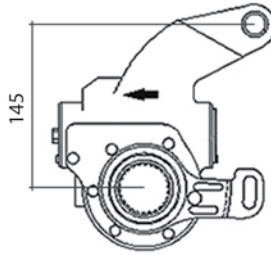

AD. MAN

COJALI REF.	4232148
HALDEX N°	80178
OEM REF.	81506106259 81506106255

SIDE	APPLICATION	MODEL	AXLE	SIDE
Left	Truck	TGA		Right
Left	Truck	TGM		Right
Left	Truck	TGS		Right
Left	Truck	TGX		Right

COJALI REF.	4232149
HALDEX N°	80179
OEM REF.	81506106254 81506106260

COJALI REF.	4232146
HALDEX N°	80176
OEM REF.	81506106253 81506106263

SIDE	APPLICATION	MODEL	AXLE	SIDE
Left	Truck	TGA		Right
Left	Truck	TGM		Right
Left	Truck	TGX		Right

COJALI REF.	4232147
HALDEX N°	80177
OEM REF.	81506106264 81506106256