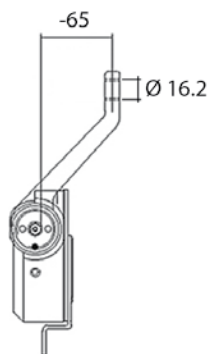

COJALI REF.	4230814
HALDEX N°	72663
OEM REF.	1112829

SIDE	APPLICATION	MODEL	AXLE	SIDE
Left	Truck	SERIES 2	1	Right
Left	Truck	SERIES 3	1	Right

COJALI REF.	4230815
HALDEX N°	72664
OEM REF.	1112830