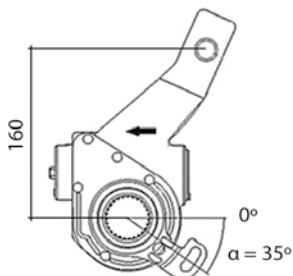

COJALI REF.	4231295
HALDEX N°	79296
OEM REF.	5010098862

SIDE	APPLICATION	MODEL	AXLE	SIDE
Left	Truck	GAMA G	2	Right
Left	Truck	KERAX	2	Right
Left	Truck	PREMIUM	2	Right

COJALI REF.	4231296
HALDEX N°	79297
OEM REF.	5010098863