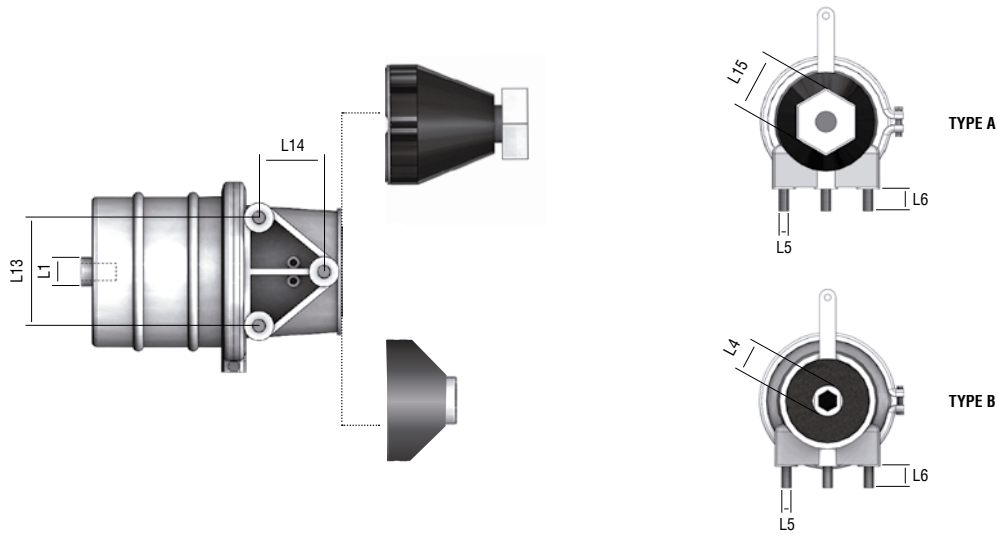

**ACTUADOR DE FRENO / BRAKE ACTUATOR / CYLINDRE DE FREIN / ATTUATORE DEL FRENO
BREMSAKTUATOR / ATUADOR DE TRAVÃO / ТОРМОЗНОЙ ПРИВОД
BRZDOVÝ VÁLEC / CILINDRU COMBI / اسطوانة الفرامل**

COJALI REF.	TYPE	PORTS	PUSH ROD		BOLT THREAD	BOLT LENGTH	DISTANCE BETWEEN MOUNTING BOLTS	
			L4	L15			L13	L14
2851401	A	M16x1,5		NUT:55 mm	M12x1,75	26	100	78
2851404	B	M16x1,5	Ø37 mm		M12x1,75	26	100	78

SP Las referencias originales son para identificación de productos comercializados por nosotros y utilizadas solamente para orientación.
EN Original part numbers are used so as to identify the products we sell, in the sole purpose of customers recognition of the items sold.