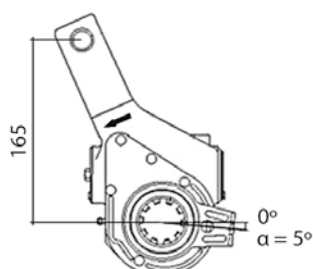

COJALI REF.	4230894
HALDEX N°	72785
OEM REF.	1197966

SIDE	APPLICATION	MODEL	AXLE	SIDE
Right	Bus	B7	2	Left
Right	Bus	B10	2	Left
Right	Bus	B12	2	Left