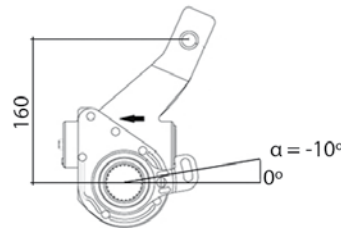

AD. RENAULT

COJALI REF.	4231309
HALDEX N°	79310
OEM REF.	5010260117

SIDE	APPLICATION	MODEL	AXLE	SIDE
Left	Truck	PREMIUM	1-2	Right
Left	Truck	KERAX	1-2	Right
Left	Truck	MAGNUM E-TECH	1-2	Right

COJALI REF.	4231310
HALDEX N°	79311
OEM REF.	5010260118

COJALI REF.	4231382
HALDEX N°	79441
OEM REF.	5010197578

SIDE	APPLICATION	MODEL	AXLE	SIDE
Left	Truck	-		Right

COJALI REF.	4231381
HALDEX N°	79440
OEM REF.	5010197577

COJALI REF.	4231303
HALDEX N°	79304
OEM REF.	5010260027

SIDE	APPLICATION	MODEL	AXLE	SIDE
Right	Truck	PREMIUM	3	Left
Right	Truck	MAGNUM AE	2	Left
Right	Truck	MAGNUM E-TECH	2	Left
Right	Truck	KERAX	2	Left

COJALI REF.	4231304
HALDEX N°	79305
OEM REF.	5010260028

COJALI REF.	4231465
HALDEX N°	79684
OEM REF.	5430060289

SIDE	APPLICATION	MODEL	AXLE	SIDE
Left	Truck	PREMIUM		Right
Left	Truck	MAGNUM AE		Right
Left	Truck	MAGNUM E-TECH		Right
Left	Truck	KERAX		Right

COJALI REF.	4231464
HALDEX N°	79683
OEM REF.	5430060288

SP Las referencias originales son para identificación de productos comercializados por nosotros y utilizadas solamente para orientación.
EN Original part numbers are used so as to identify the products we sell, in the sole purpose of customers recognition of the items sold.