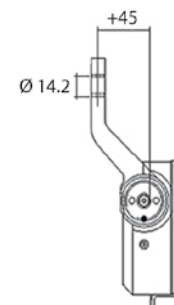

COJALI REF.	4230842
HALDEX N°	72705
OEM REF.	0755617