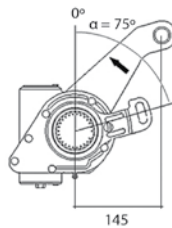

SIDE	APPLICATION	MODEL	AXLE
Left / Right	Truck	E2000	1
Left / Right	Truck	F2000	1
Left / Right	Truck	F90	1
Left / Right	Truck	F2000L	1
Left / Right	Truck	M90	1
Left / Right	Bus	SLII	1
Left / Right	Bus	SÜ	1