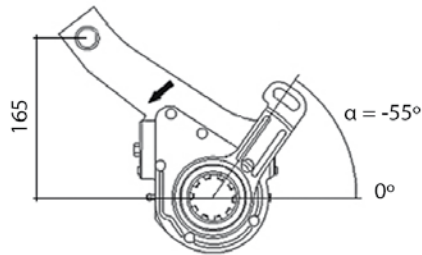

AD. SCANIA

COJALI REF.	4230813
HALDEX N°	72662
OEM REF.	278739
	1112831
	384419

SIDE	APPLICATION	MODEL	AXLE
Left / Right	Truck	4 SERIES 114	2
Left / Right	Truck	4 SERIES 124	2
Left / Right	Truck	4 SERIES 94	2
Left / Right	Truck	MODEL T	2
Left / Right	Truck	MODEL P	2-3
Left / Right	Truck	MODEL G	2-3
Left / Right	Truck	MODEL R	2-3

COJALI REF.	4230811
HALDEX N°	72660
OEM REF.	1112833

SIDE	APPLICATION	MODEL	AXLE	SIDE
Left	Truck	SERIE 3	2-3	Right
Left	Truck	4 SERIES 114	2-3-4	Right
Left	Truck	4 SERIES 124	2-3-4	Right
Left	Truck	4 SERIES 164	2-3-4	Right
Left	Truck	4 SERIES 94	2-3-4	Right
Left	Truck	MODEL P	2-3	Right
Left	Truck	MODEL G	2-3	Right
Left	Truck	MODEL R	2-3	Right
Left	Truck	MODEL T	2-3	Right

COJALI REF.	4230812
HALDEX N°	72661
OEM REF.	1112834