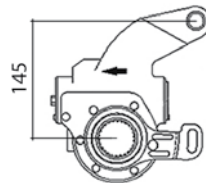

AD. MERCEDES

COJALI REF.	4230400
HALDEX N°	72059
OEM REF.	3574200538

SIDE	APPLICATION	MODEL	AXLE
Left / Right	Bus	0303	1
Left / Right	Bus	0404	1
Left / Right	Bus	0405	1
Left / Right	Bus	0407	1
Left / Right	Bus	0408	1
Left / Right	Bus	0304	1
Left / Right	Bus	0340	1
Left / Right	Bus	0330	1
Left / Right	Bus	Tourismo	1

COJALI REF.	4232102
HALDEX N°	80008
OEM REF.	9454200038
	6234201238
	6234201438
	6584200238
	9424200938

SIDE	APPLICATION	MODEL	AXLE	SIDE
Left	Truck	MK		Right
Left	Truck	NG		Right
Left	Truck	SK		Right

COJALI REF.	4232103
HALDEX N°	80009
OEM REF.	9454200138
	6234201338
	9424200838
	6584200338
	6234201538

COJALI REF.	4232100
HALDEX N°	80000
OEM REF.	9454200238
	3874200338
	9424200238
	9424200438

SIDE	APPLICATION	MODEL	SIDE
Left	Truck	Actros	Right
Left	Truck	Actros MP2/MP3	Right
Left	Truck	Atego	Right
Left	Truck	Axor	Right
Left	Truck	Axor 2	Right
Left	Truck	LK	Right
Left	Truck	MK	Right
Left	Truck	NG	Right
Left	Truck	SK	Right

COJALI REF.	4232101
HALDEX N°	80001
OEM REF.	9454200338
	3874200238
	9424200338
	9424200538

SP Las referencias originales son para identificación de productos comercializados por nosotros y utilizadas solamente para orientación.
EN Original part numbers are used so as to identify the products we sell, in the sole purpose of customers recognition of the items sold.