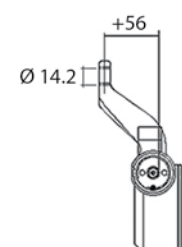

COJALI REF.	4232101
HALDEX N°	80001
OEM REF.	9454200338
	3874200238
	9424200338
	9424200538