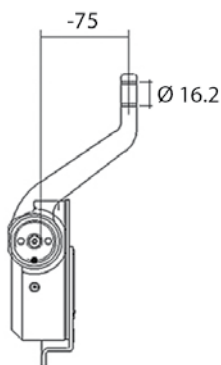

AD. SCANIA

COJALI REF.	4231158
HALDEX N°	79105
OEM REF.	1324357
	219860

SIDE	APPLICATION	MODEL	AXLE	SIDE
Left	Truck	SERIES 3	3-4	Right
Left	Truck	4 SERIES	3-4	Right

COJALI REF.	4231159
HALDEX N°	79106
OEM REF.	1324358
	219859

COJALI REF.	4231383
HALDEX N°	79442
OEM REF.	1358634

SIDE	APPLICATION	MODEL	AXLE	SIDE
Right	Truck	4 SERIES 114	1	Left
Right	Truck	4 SERIES 124	1	Left
Right	Truck	4 SERIES 164	1	Left
Right	Truck	4 SERIES 94	1	Left
Right	Truck	MODEL P	1	Left
Right	Truck	MODEL G	1	Left
Right	Truck	MODEL R	1	Left
Right	Truck	MODEL T	1	Left

COJALI REF.	4231384
HALDEX N°	79443
OEM REF.	1358635