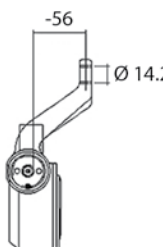

COJALI REF.	4232100
HALDEX N°	80000
OEM REF.	9454200238
	3874200338
	9424200238
	9424200438