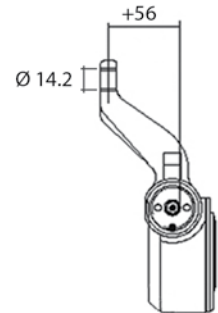

AD. MAN

COJALI REF.	4232148
HALDEX N°	80178
OEM REF.	81506106259 81506106255

SIDE	APPLICATION	MODEL	AXLE	SIDE
Left	Truck	TGA		Right
Left	Truck	TGM		Right
Left	Truck	TGS		Right
Left	Truck	TGX		Right

COJALI REF.	4232149
HALDEX N°	80179
OEM REF.	81506106254 81506106260

COJALI REF.	4232146
HALDEX N°	80176
OEM REF.	81506106253 81506106263

SIDE	APPLICATION	MODEL	AXLE	SIDE
Left	Truck	TGA		Right
Left	Truck	TGM		Right
Left	Truck	TGX		Right

COJALI REF.	4232147
HALDEX N°	80177
OEM REF.	81506106264 81506106256

COJALI REF.	4232152
HALDEX N°	80183
OEM REF.	81506106266 81506106258

SIDE	APPLICATION	MODEL	AXLE
Right	Truck	TGA	
Right	Truck	TGS	
Right	Truck	TGX	

SP Las referencias originales son para identificación de productos comercializados por nosotros y utilizadas solamente para orientación.
EN Original part numbers are used so as to identify the products we sell, in the sole purpose of customers recognition of the items sold.