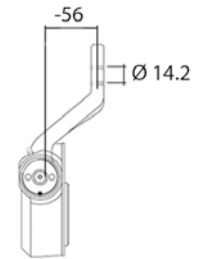

COJALI REF.	4231381
HALDEX N°	79440
OEM REF.	5010197577