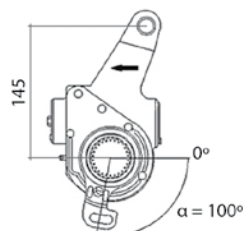

SIDE	APPLICATION	MODEL	AXLE	SIDE
Left / Right	Truck	F2000	2-3-4	Right / Left
Left / Right	Truck	F90	2-3-4	Right / Left
Left / Right	Truck	M2000L	2-3-4	Right / Left
Left / Right	Truck	M2000	2-3-4	Right / Left
Left / Right	Truck	M90	2-3-4	Right / Left
Left / Right	Truck	TGS	2-3-4	Right / Left
Left / Right	Truck	TGX	2-3-4	Right / Left
Left / Right	Truck	E2000	2-3-4	Right / Left
Left / Right	Truck	TGA	2-3-4	Right / Left