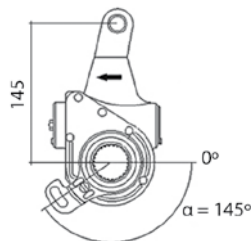

SIDE	APPLICATION	MODEL	AXLE	SIDE
Left	Truck	F90	2-3-4	Right
Left	Truck	E2000	2-3-4	Right
Left	Truck	TGA	2-3-4	Right
Left	Truck	M2000L	2-3-4	Right
Left	Truck	M2000	2-3-4	Right
Left	Truck	F2000	2-3-4	Right