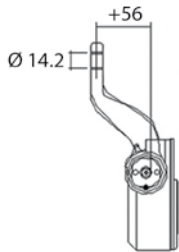

COJALI REF.	4231382
HALDEX N°	79441
OEM REF.	5010197578

SIDE	APPLICATION	MODEL	AXLE	SIDE
Left	Truck	-		Right