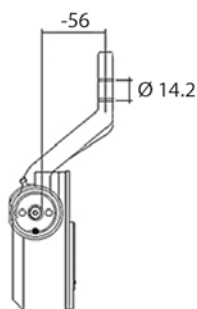

COJALI REF.	4231295
HALDEX N°	79296
OEM REF.	5010098862

SIDE	APPLICATION	MODEL	AXLE	SIDE
Left	Truck	GAMA G	2	Right
Left	Truck	KERAX	2	Right
Left	Truck	PREMIUM	2	Right

COJALI REF.	4231296
HALDEX N°	79297
OEM REF.	5010098863