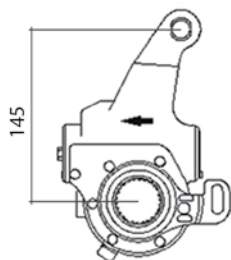

COJALI REF.	4232152
HALDEX N°	80183
OEM REF.	81506106266 81506106258

SIDE	APPLICATION	MODEL	AXLE
Right	Truck	TGA	
Right	Truck	TGS	
Right	Truck	TGX