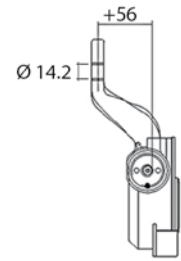

COJALI REF.	4231310
HALDEX N°	79311
OEM REF.	5010260118