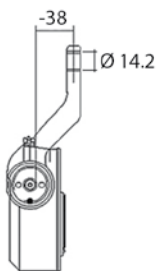

COJALI REF.	4231303
HALDEX N°	79304
OEM REF.	5010260027